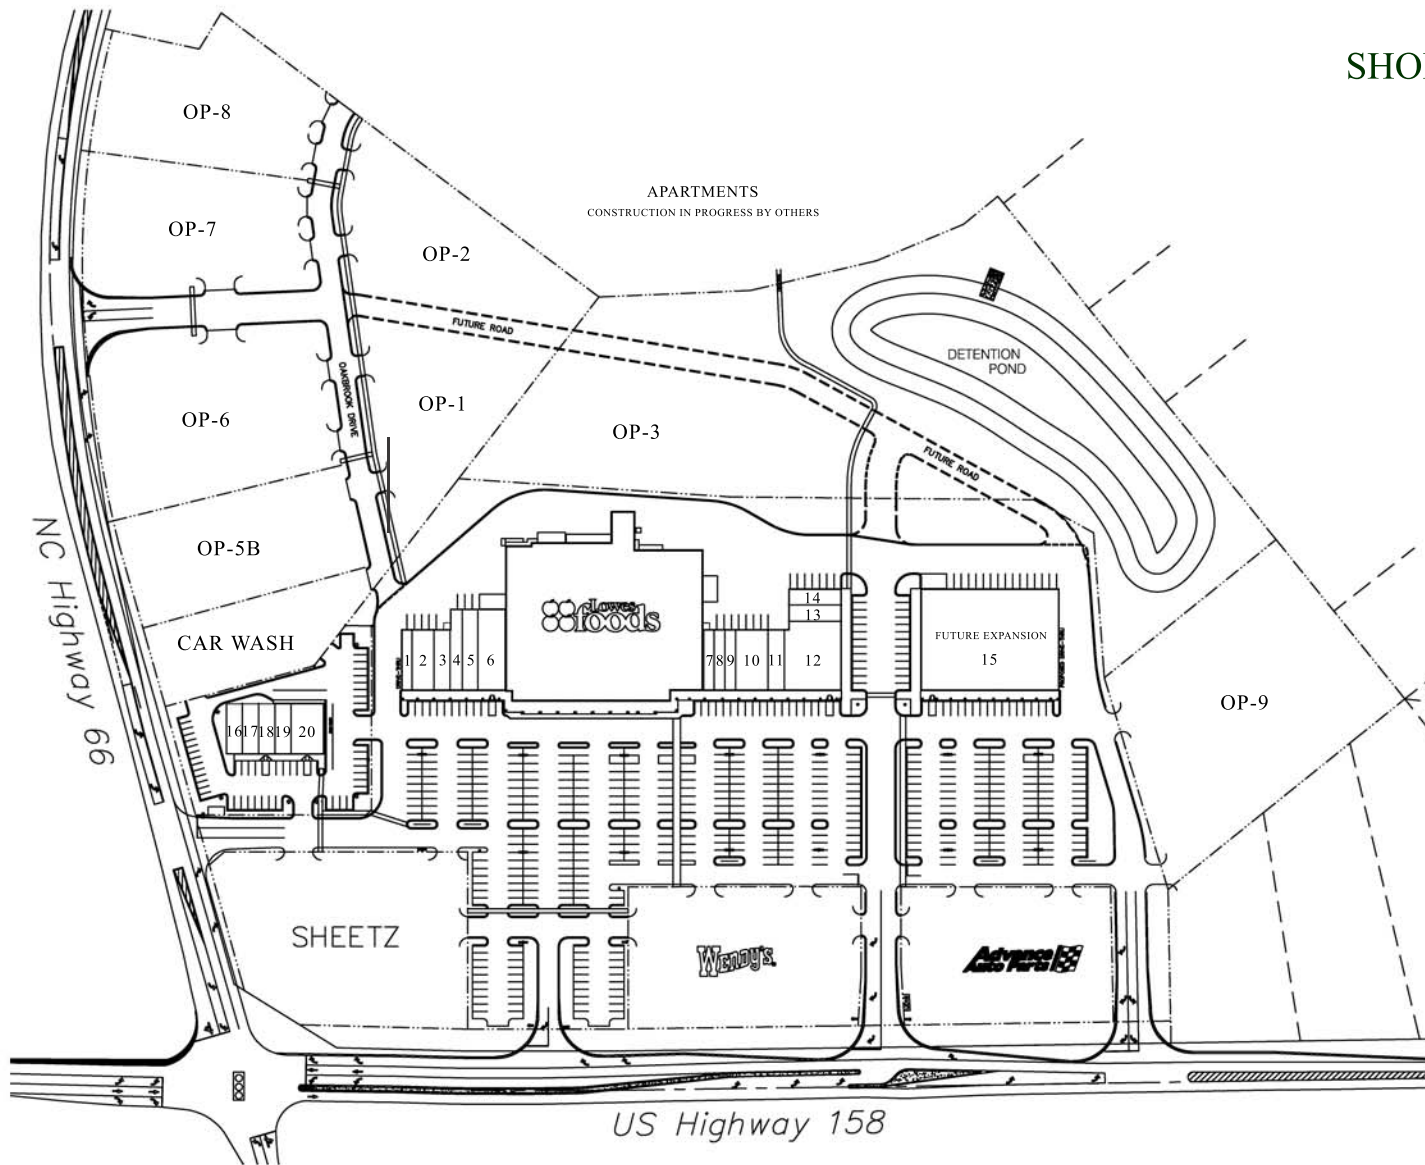

WALKERTOWN COMMONS SHOPPING CENTER

SHOPPING CENTER SUMMARY

1. A CLEANER WORLD
2. H&R BLOCK
3. CHINA CHEF
- 4. AVAILABLE 1,507 SF**
5. THE UPS STORE
- 6. AVAILABLE 3,415 SF**
7. JUST 4 KIDZ
8. GREAT CLIPS
9. DREAM NAILS
10. PICCOLO MILANO ITALIAN RESTAURANT
11. ALL THAT'S WIRELESS
12. EL MAGUEY MEXICAN RESTAURANT
- 13. AVAILABLE 1,308 SF**
- 14. AVAILABLE 1,308 SF**
- 15. AVAILABLE UP TO 21,250 SF**
16. MOBY'S COFFEE Co.
17. NATIONWIDE INSURANCE
- 18. AVAILABLE 1,500 SF**
- 19. AVAILABLE 1,250 SF**
20. SUBWAY

LAND SUMMARY

OP-1	0.82 ACRES
OP-2	0.92 ACRES
OP-3	1.38 ACRES
OP-5B	0.87 ACRES
OP-6	1.28 ACRES
OP-7	0.93 ACRES
OP-8	0.94 ACRES
OP-9	2.07 ACRES

GLENWOOD
www.glenwoodco.com

16740 Birkdale Commons Parkway, Suite 306
Huntersville, North Carolina 28078
Phone: 704-897-1400 Fax: 704-897-1401