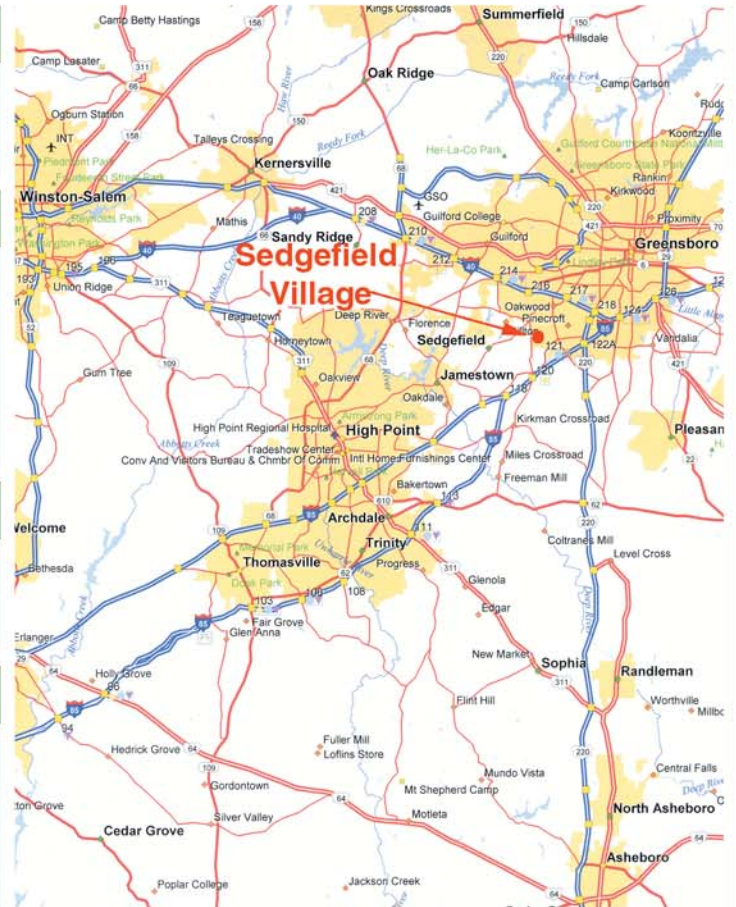

SPACE AVAILABLE

SEDFIELD VILLAGE SHOPPING CENTER

GREENSBORO, NORTH CAROLINA, 27407

LOCATION

GROOMETOWN RD. & W. VANDALIA RD.
LESS THAN 1 MILE OFF I-85
SOUTHERN GREENSBORO - GUILFORD COUNTY, NC

TENANTS

FOOD LION	DOLLAR GENERAL
RITE AID	NEW CHINA
GREAT CLIPS	SEDFIELD FLORIST
ELIZABETH'S ITALIAN RESTAURANT	
RIO GRANDE MEXICAN RESTAURANT	

TRAFFIC COUNTS

19,800 CARS PER DAY
(2007 NCDOT)

DEMOGRAPHICS

	1 MILE	3 MILE	5 MILE
POPULATION	5,007	48,226	127,603
AVG. HH INC.	$54,413	$58,835	$58,656

(CLARITAS 2009 EST.)

SPACE AVAILABLE

1,400 SF

CONTACT

FOR MORE INFORMATION, PLEASE CONTACT:
KEVIN McCLUSKEY - (704)996-2760

GLENWOOD
www.glenwoodco.com

9525 Birkdale Crossing Drive Suite 300
Huntersville, North Carolina 28078
Phone: 704-897-1400 Fax: 704-897-1401