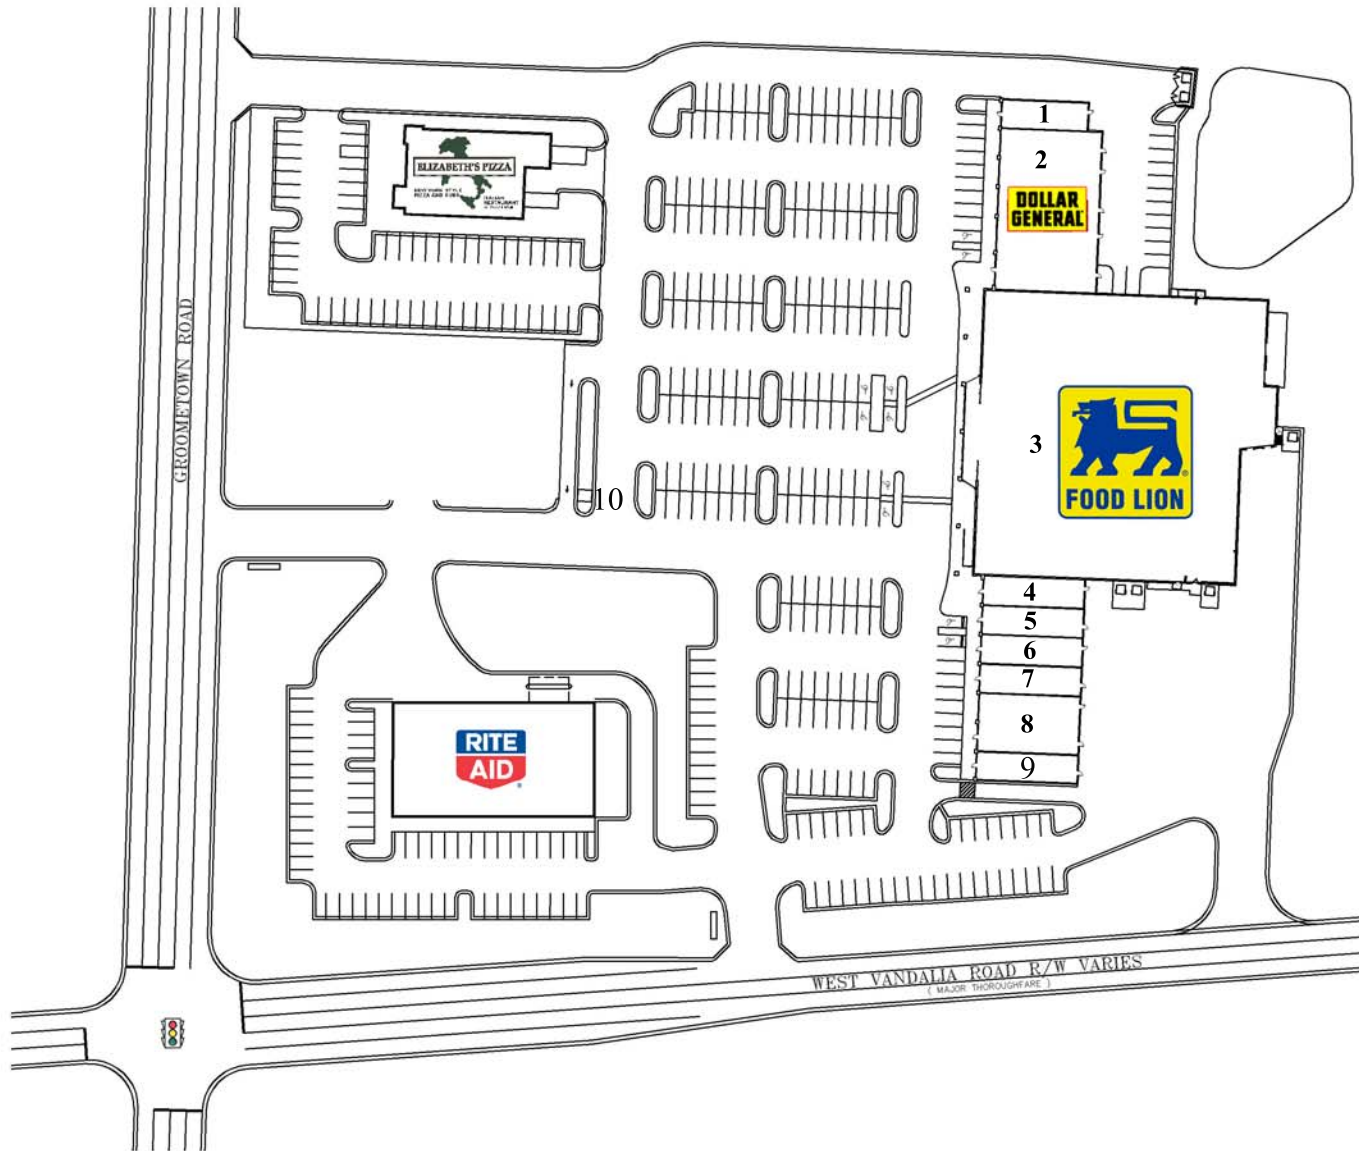

SEDGEFIELD VILLAGE SHOPPING CENTER

- 1. AVAILABLE 1,200 SF
- 2. DOLLAR GENERAL
- 3. FOOD LION
- 4. GREAT CLIPS
- 5. A-NAILS
- 6. AVAILABLE 1,400 SF
- 7. AVAILABLE 1,400 SF
- 8. THE COUNTRY KETTLE
- 9. NEW CHINA
- 10. S.E.C.U. ATM