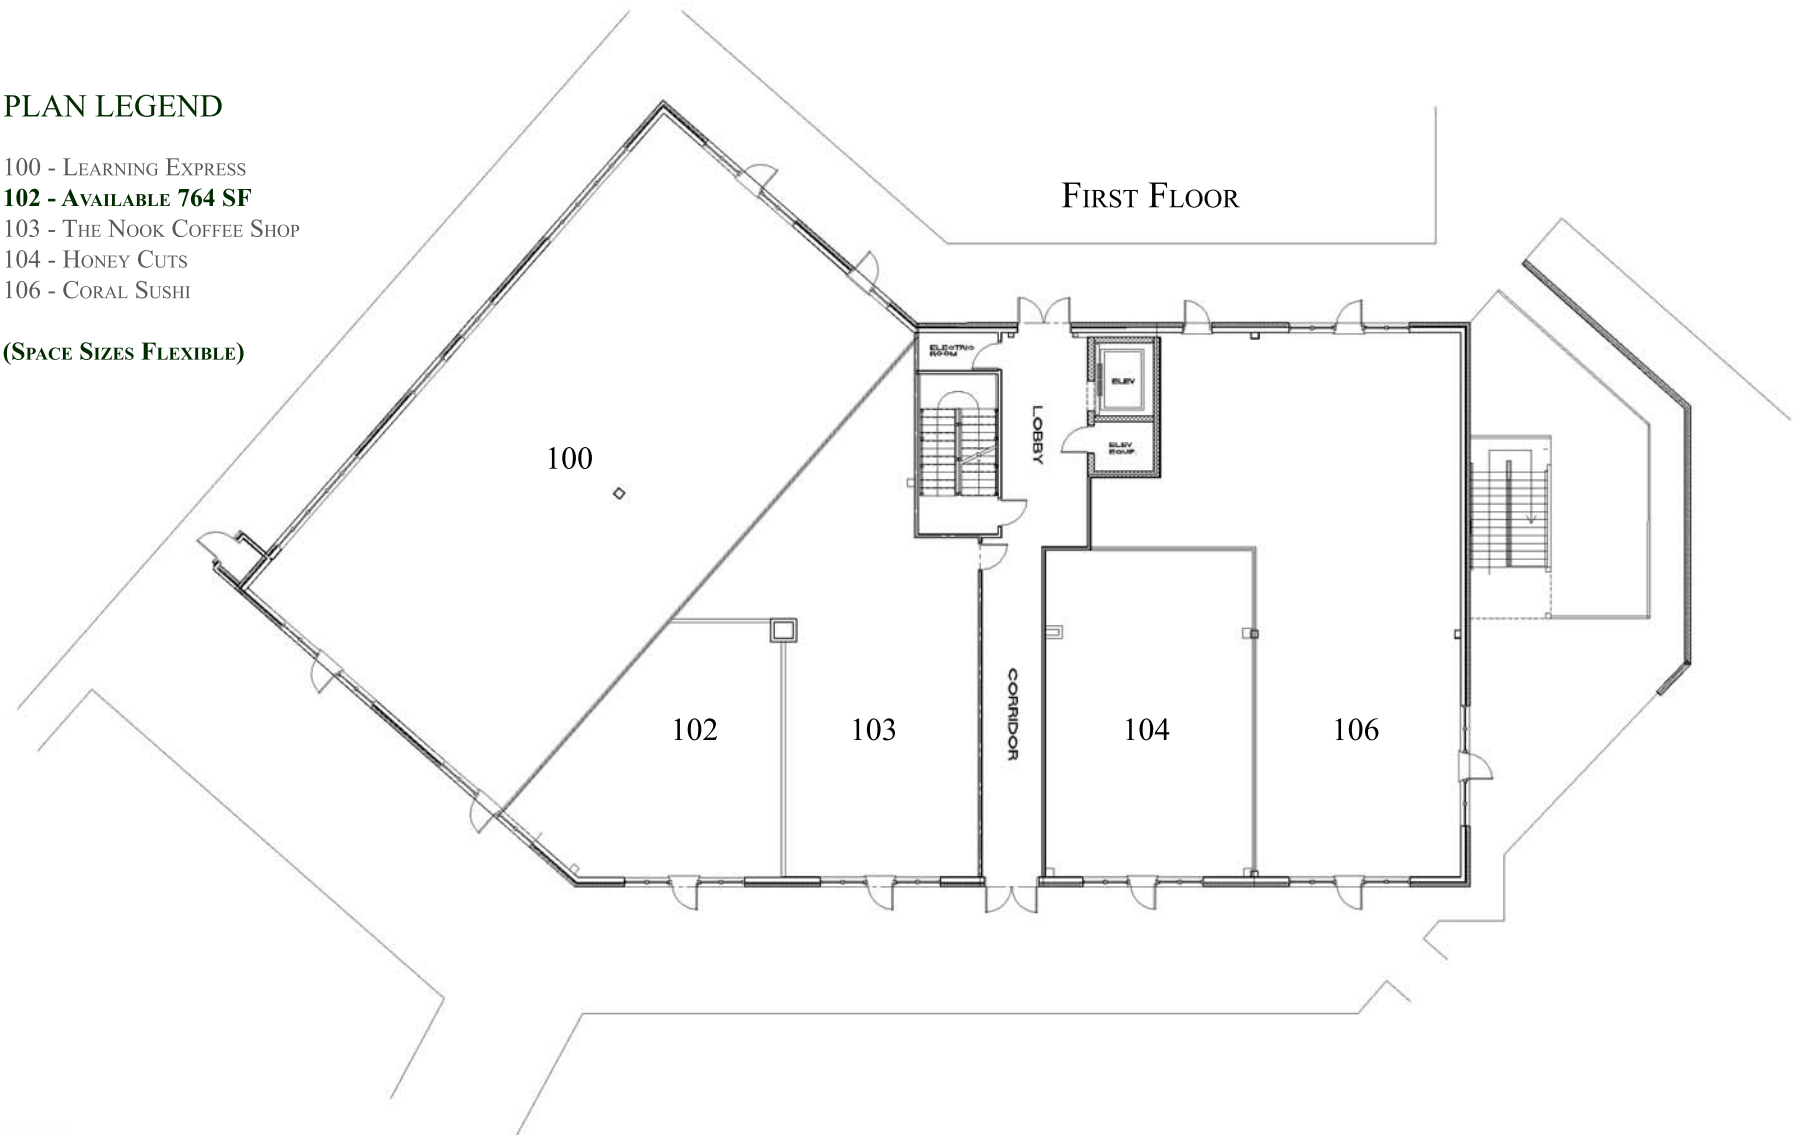

SHOPPES AT BIRKDALE CROSSING

THREE STORY RETAIL AND OFFICE BUILDING

PLAN LEGEND

- 100 - LEARNING EXPRESS
- 102 - AVAILABLE 764 SF**
- 103 - THE NOOK COFFEE SHOP
- 104 - HONEY CUTS
- 106 - CORAL SUSHI

(SPACE SIZES FLEXIBLE)