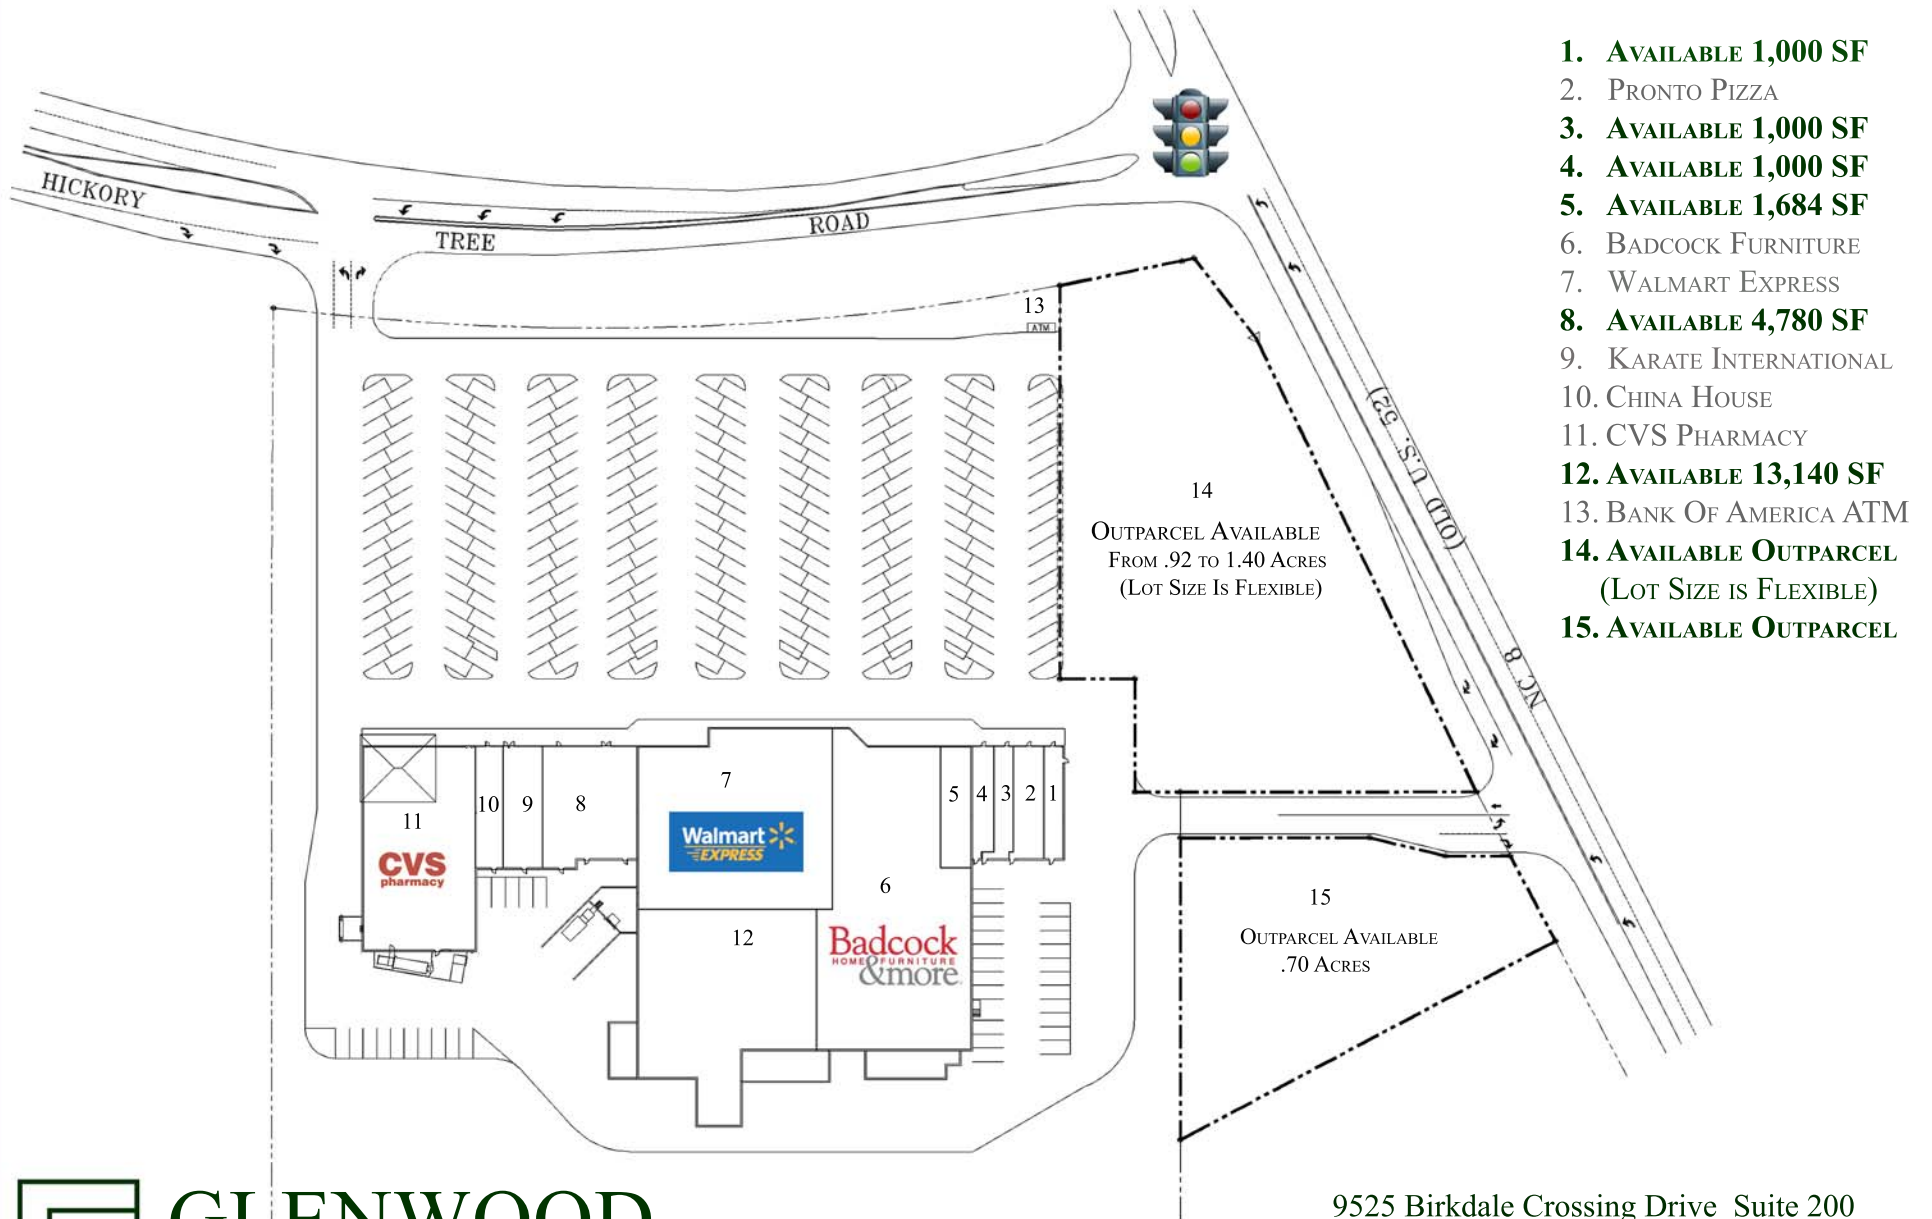

MIDWAY COMMONS SHOPPING CENTER

- 1. AVAILABLE 1,000 SF
- 2. PRONTO PIZZA
- 3. AVAILABLE 1,000 SF
- 4. AVAILABLE 1,000 SF
- 5. AVAILABLE 1,684 SF
- 6. BADCOCK FURNITURE
- 7. WALMART EXPRESS
- 8. AVAILABLE 4,780 SF
- 9. KARATE INTERNATIONAL
- 10. CHINA HOUSE
- 11. CVS PHARMACY
- 12. AVAILABLE 13,140 SF
- 13. BANK OF AMERICA ATM
- 14. AVAILABLE OUTPARCEL (LOT SIZE IS FLEXIBLE)
- 15. AVAILABLE OUTPARCEL