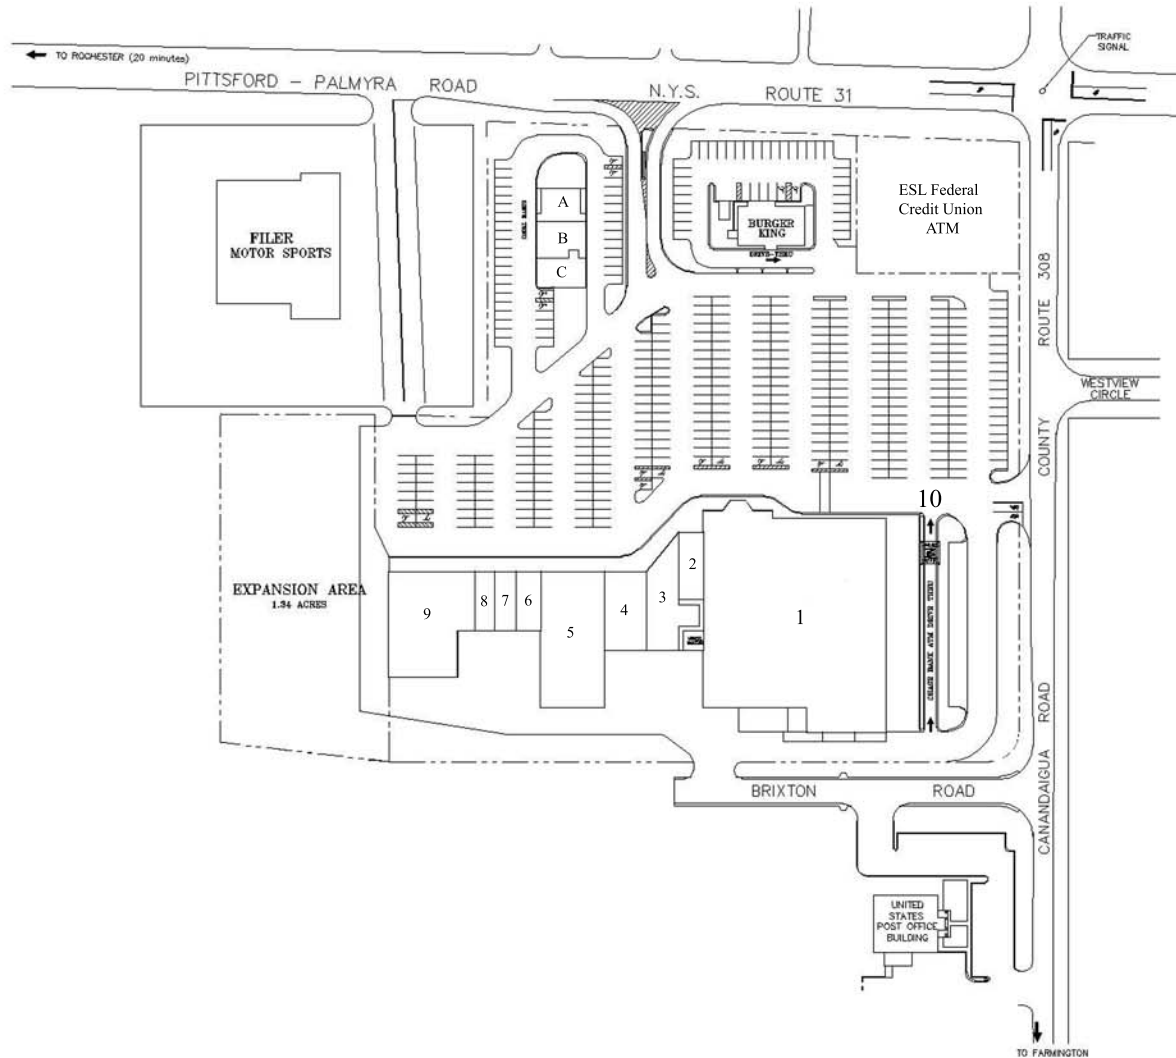

MACEDON COMMONS SHOPPING CENTER

OUTPARCELS

- A. VALVOLINE INSTANT OIL CHANGE
- B. AVAILABLE 1,742 SF**
- C. AVAILABLE 1,258 SF**
- D. BURGER KING

IN-LINE SPACE

- 1. AVAILABLE 39,436 SF**
- 2. SUBWAY
- 3. AVAILABLE 3,867 SF**
- 4. AVAILABLE 3,000 SF**
- 5. AVAILABLE 8,775 SF**
- 6. CHINA WOK
- 7. CT NAILS
- 8. AVAILABLE 1,200 SF**
- 9. ADVANCE AUTO
- 10. CHASE BANK ATM DRIVE-THRU