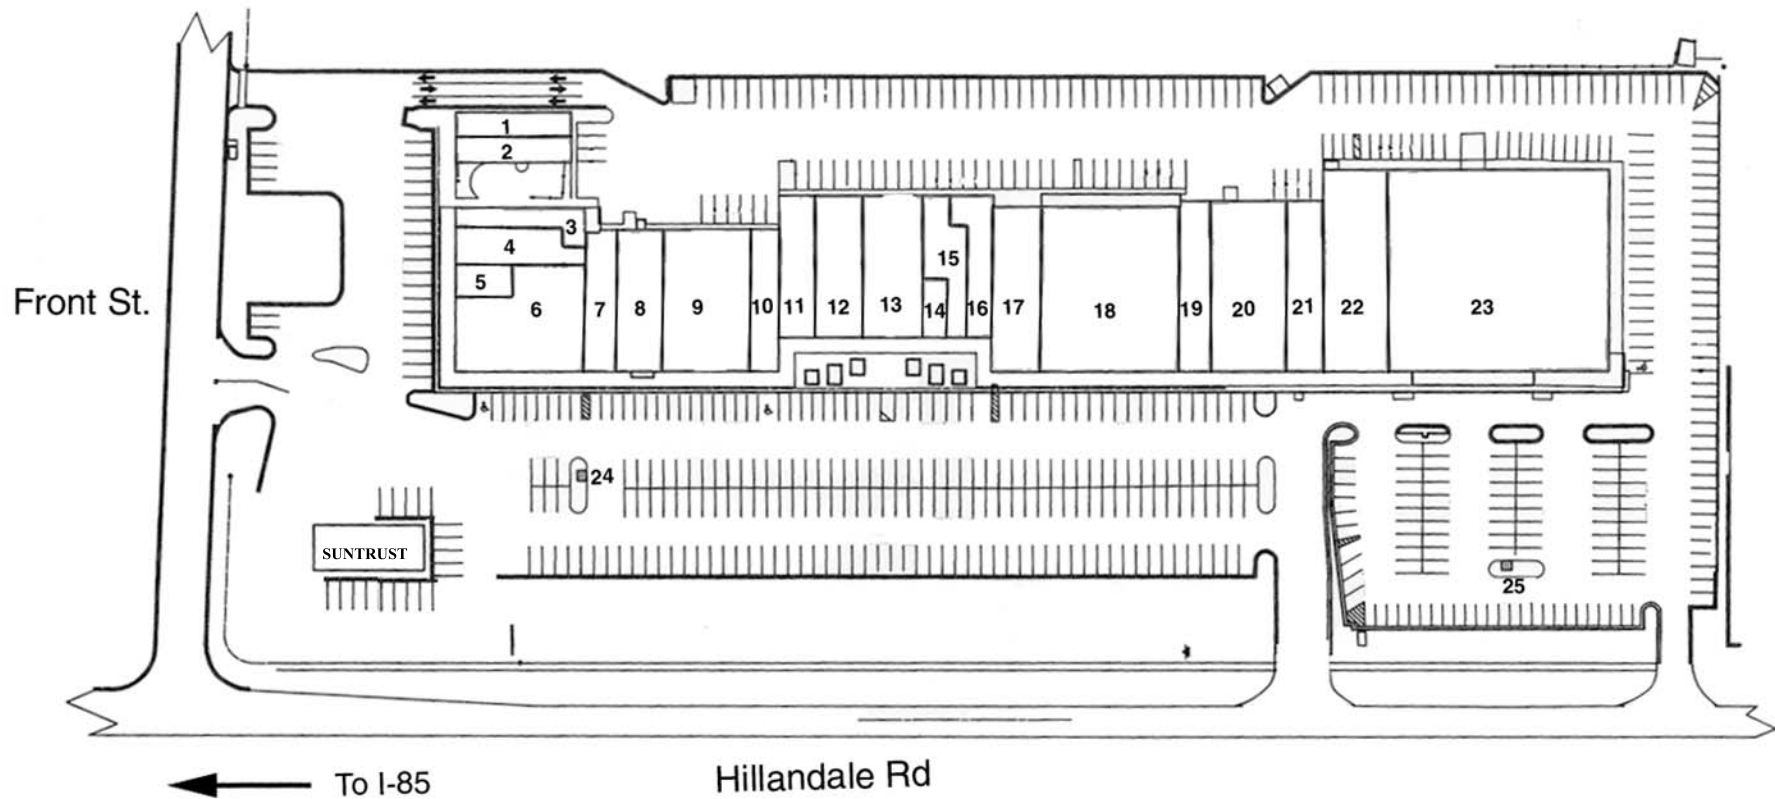

LOEHMANN'S PLAZA SHOPPING CENTER

- | | | |
|------------------------------|--------------------------------|--------------------------------|
| 1. AVAILABLE 1,113 SF | 10. AVAILABLE 2,975 SF | 19. AVAILABLE 2,180 SF |
| 2. UPS STORE | 11. AVAILABLE 1,336 SF | 20. KERR DRUG |
| 3. CHINA KING | 12. AVAILABLE 3,187 SF | 21. ENCORE ACADEMY OF DANCE |
| 4. MEELOS RESTAURANT | 13. AVAILABLE 3,943 SF | 22. AVAILABLE 4,625 SF |
| 5. PRETTY COAT JUNCTION | 14. AVAILABLE 736 SF | 23. AVAILABLE 21,771 SF |
| 6. PAPA'S GRILL | 15. KD NAILS & TAN | 24. AVAILABLE KIOSK |
| 7. CUT LOOSE | 16. DRY CLEAN EXPRESS | 25. BB&T ATM |
| 8. EL CORRAL | 17. AVAILABLE 3,712 SF | |
| 9. AVAILABLE 5,074 SF | 18. AVAILABLE 12,000 SF | |