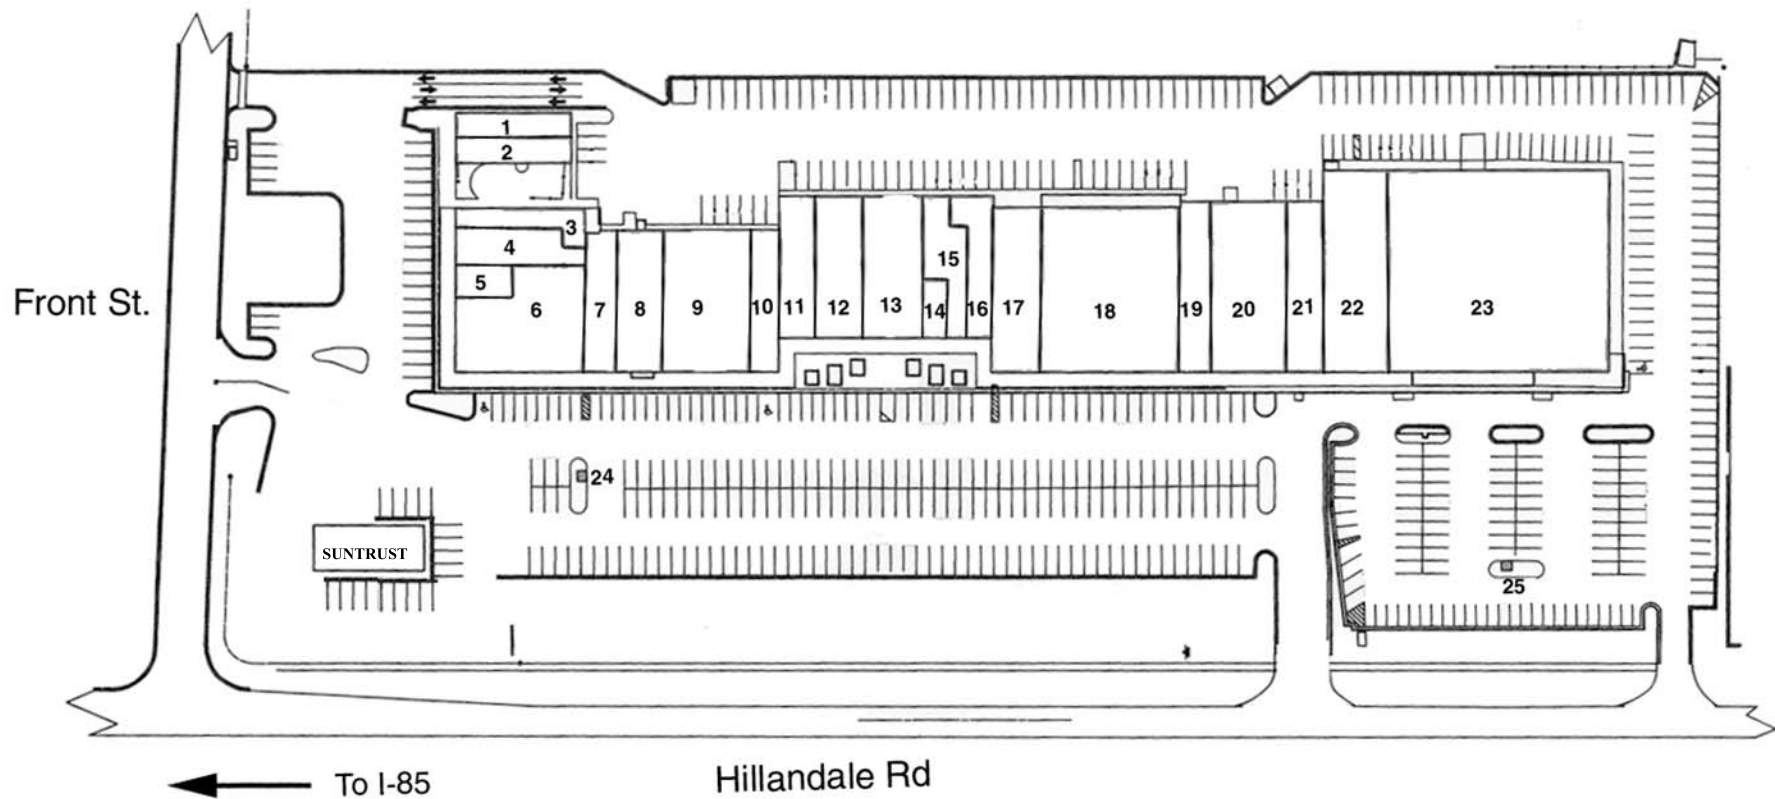

FORMER LOEHMANN'S PLAZA SHOPPING CENTER

1. AVAILABLE 1,113 SF
2. UPS STORE
3. CHINA KING
4. MEELOS RESTAURANT
5. AVAILABLE 625 SF
6. PAPA'S GRILL
7. AVAILABLE 1,113 SF
8. EL CORRAL
9. AVAILABLE 5,074 SF

10. AVAILABLE 2,975 SF
11. AVAILABLE 1,336 SF
12. AVAILABLE 3,187 SF
13. AVAILABLE 3,943 SF
14. AVAILABLE 736 SF
15. KD NAILS & TAN
16. DRY CLEANING STATION
17. AVAILABLE 3,712 SF
18. AVAILABLE 12,000 SF

19. AVAILABLE 2,180 SF
20. KERR DRUG
21. ENCORE ACADEMY OF DANCE
22. AVAILABLE 4,625 SF
23. AVAILABLE 21,771 SF
24. AVAILABLE KIOSK
25. BB&T ATM

GLENWOOD
www.glenwoodco.com

9525 Birkdale Crossing Drive Suite 200
Huntersville, North Carolina 28078
Phone: 704-897-1400 Fax: 704-897-1401