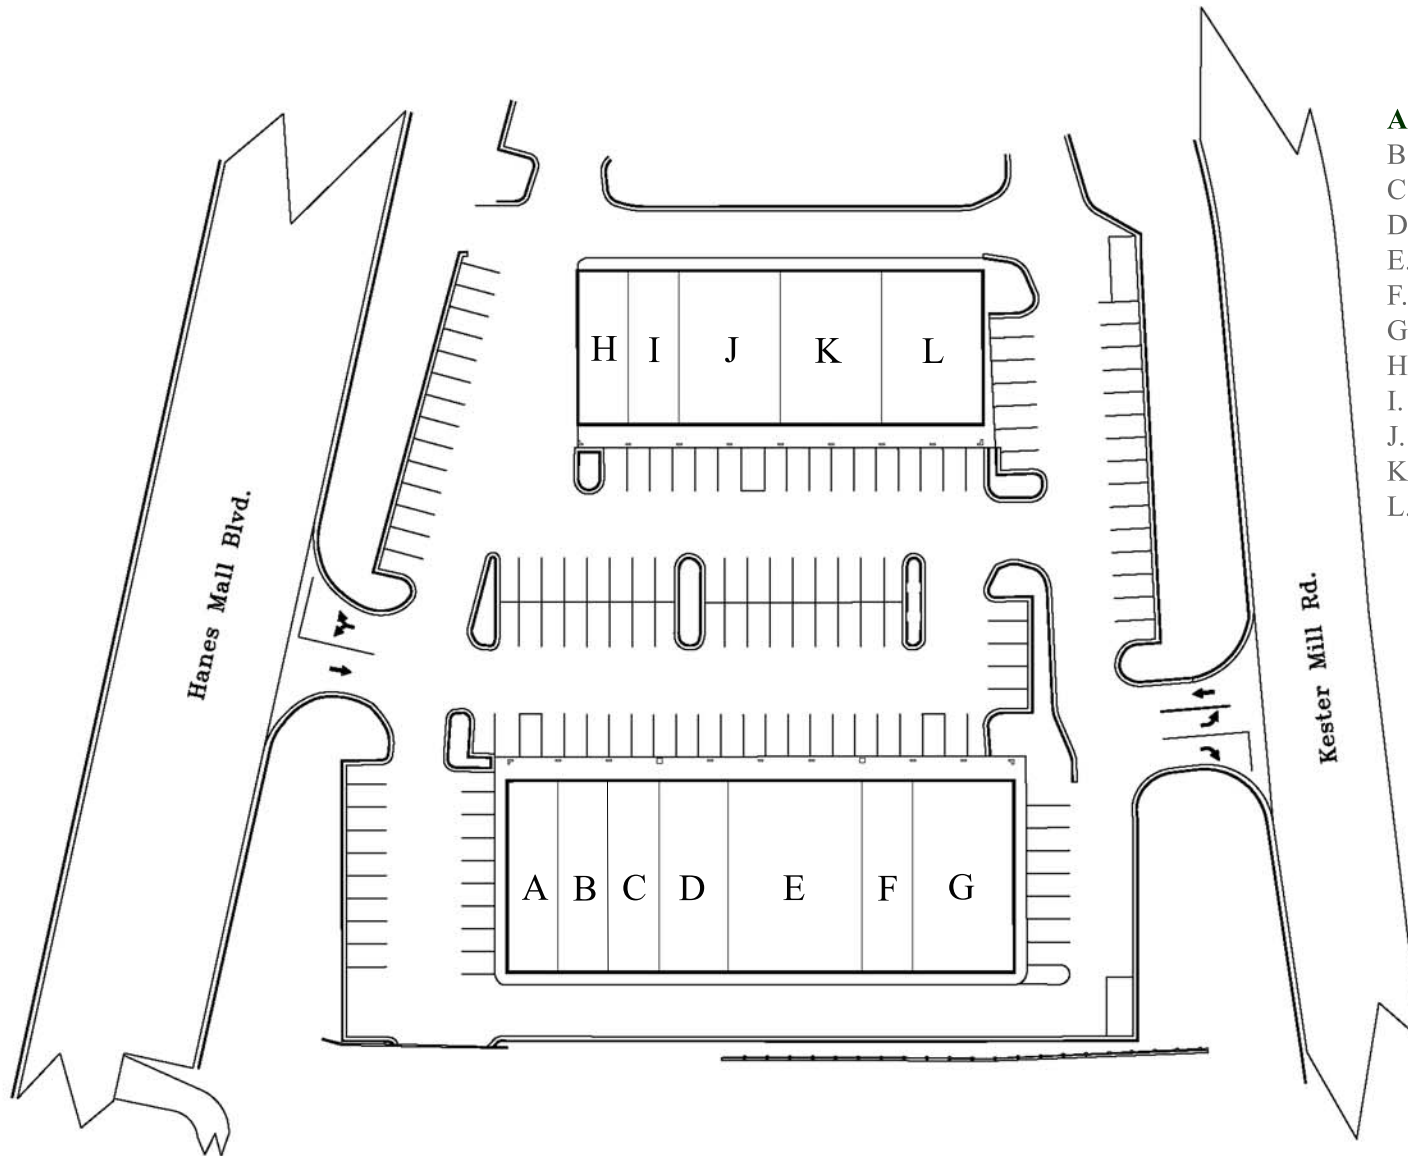

KESTER MILL VILLAGE SHOPPING CENTER

- A. AVAILABLE 1,500 SF**
- B. COMMUNITY PROFESSIONAL SERVICES
- C. OM INDIAN GROCERIES
- D. ONEMAIN FINANCIAL
- E. NATURAL HEALTH SUPERSTORE
- F. TANOSHII JAPANESE
- G. LA BOTANA
- H. SALAMA CHIROPRACTIC CENTER
- I. THE TOBACCO LEAF
- J. BEAUTY ALLIANCE
- K. MICHELLE'S DAY SPA
- L. DRAGONWARE COMPUTERS