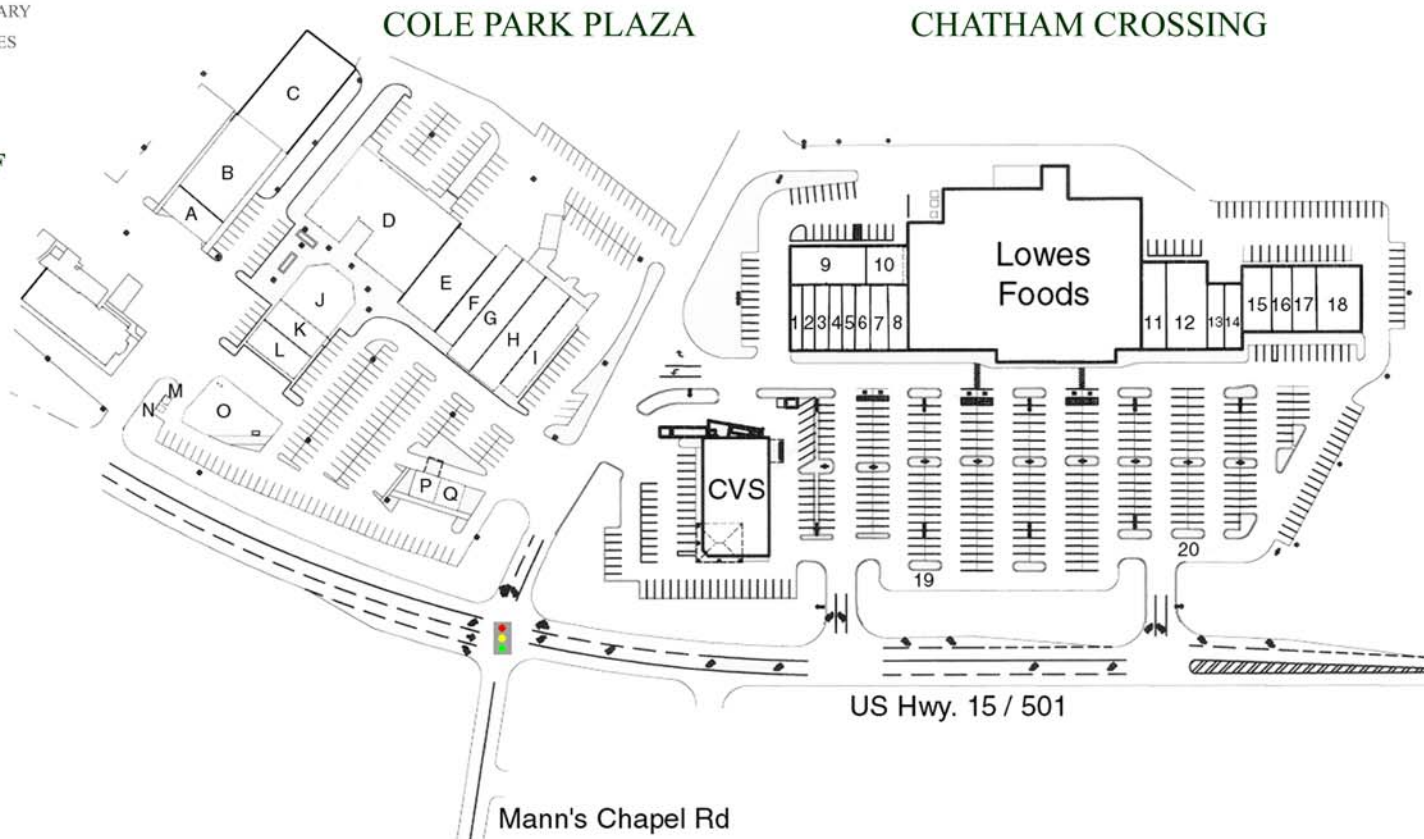

# CHATHAM CROSSING / COLE PARK PLAZA

## COLE PARK PLAZA

- A. COLE PARK CLEANERS
- B. POPES TRUE VALUE
- C. AVAILABLE PARCEL**
- D. UPPER LEVEL  
WOODS CHARTER SCHOOL  
CIAO BELLA PIZZA  
DR. VOHWINKEL, DDS
- D. LOWER LEVEL  
COLE PARK VETERINARY  
ISENHOUR ENTERPRISES  
SNYDER SALON
- E. DOLLAR GENERAL
- F. PTA THRIFT STORE
- G. AVAILABLE 6,397 SF**
- H. LIGHTS UNLIMITED
- I. CHAPEL HILL TIRE
- J. TORERO'S MEXICAN RESTAURANT
- K. ARMY-NAVY STORE
- L. MICHAEL'S RESTAURANT
- M. SECU ATM
- N. CCB ATM
- O. AVAILABLE PARCEL**
- P. SUBWAY

## CHATHAM CROSSING

- 1. DOMINO'S PIZZA
- 2. GREAT CLIPS
- 3. FERDINANDS PET SUPPLIES
- 4. SNOWFLAKE ICE CREAM
- 5. BACK SOLUTIONS
- 6. MISS NAILS
- 7. ARIA DAY SPA
- 8. PAK MAIL
- 9. AVAILABLE 3,480 SF**
- 10. KESTON CARE
- 11. VILLAGE PIZZA & PASTA
- 12. VIDEO BOOTHE
- 13. PANDA GARDEN
- 14. DOCTORS VISION CENTER
- 15. GROOVES FITNESS
- 16. MEDICAL SUPPLY SUPERSTORE
- 17. GNC
- 18. UNC HEALTHCARE SYSTEM
- 19. WACHOVIA ATM
- 20. BANK OF AMERICA ATM